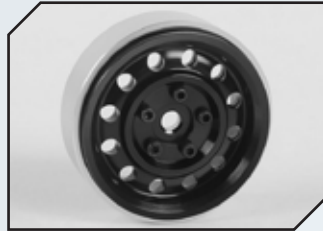

Art.Nr.: RC4ZW0038
Tango Down 1.9 Internal Beadlock
(+1mm)