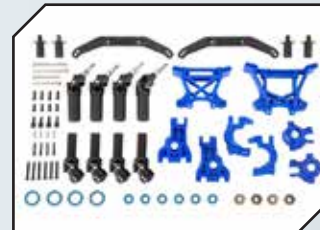

Art.Nr.: TRX9080
Extreme Heavy-Duty Upgrade Kit schwarz

ZUBEHÖR

Art.Nr.: TRX9080G
Extreme Heavy-Duty Upgrade Kit grün

Art.Nr.: TRX9080R
Extreme Heavy-Duty Upgrade Kit rot

Art.Nr.: TRX9080T
Extreme Heavy-Duty Upgrade Kit orange