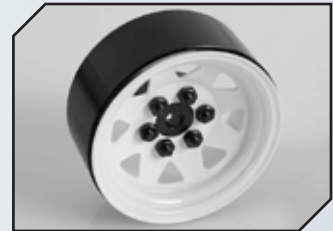

Art.Nr.: RC4ZW0128
6 Lug Wagon 1.9 Stahl Stamped
Beadlock Weiß (-9mm)