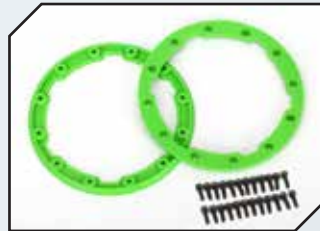

Art.Nr.: TRX5664
Seitenschutzringe Felge grün für Geode Felgen