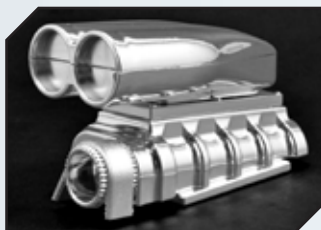

Art.Nr.: RPM73543
Shotgun Style Mock Intake & Blower für 1/8 & 1/10 Karosserien