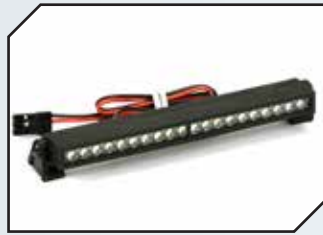

Art.Nr.: PRO6276-01
PRO-LINE 4 Zoll Super-Helle LED Light-Bar-Kit 6-12V gerade