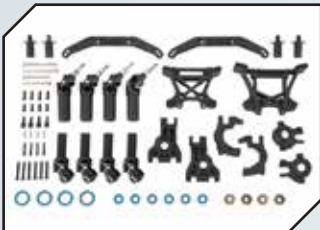

Art.Nr.: TRX9080
Extreme Heavy-Duty Upgrade Kit
schwarz