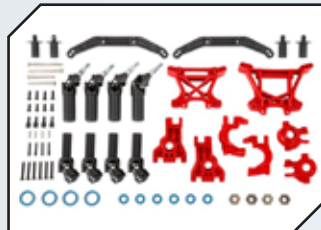

Art.Nr.: TRX9080R
Extreme Heavy-Duty Upgrade Kit rot