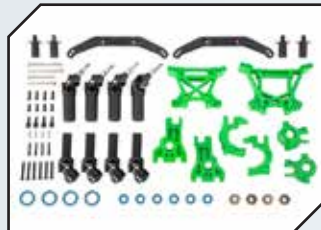

Art.Nr.: TRX9080G
Extreme Heavy-Duty Upgrade Kit
grün