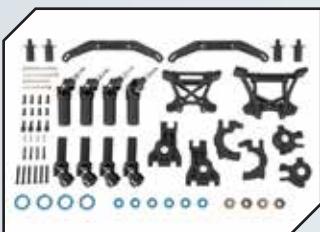

Art.Nr.: TRX9080
Extreme Heavy-Duty Upgrade Kit
schwarz