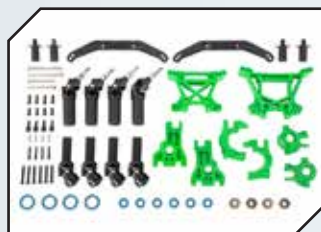

Art.Nr.: TRX9080G
Extreme Heavy-Duty Upgrade Kit
grün