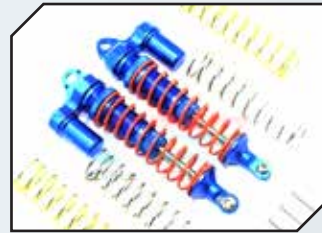

Art.Nr.: GPMRUS4102R/LBOR
GPM Aluminium L-Shape Piggy
Back Dämpfer hinten 102mm blau