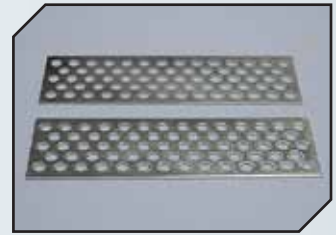

Art.Nr.: RC4ZS0276
Offroad 1/10 Scale Sand Leiter