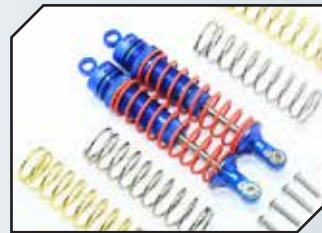

Art.Nr.: GPMRUS4102RBOR
GPM Aluminium Dämpfer hinten
102mm blau