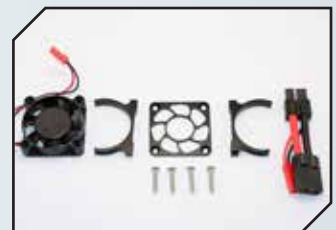

Art.Nr.: GPMSLA018FANLCGBK
GPM Aluminium Motor Kühlkörper
mit Ventilator schwarz