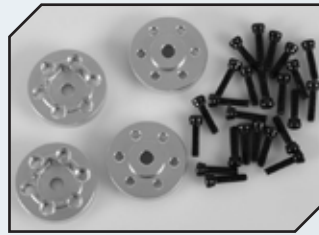

Art.Nr.: RC4ZS0268
OEM Stahl 1.9 Stock Beadlock Felgen Hexes