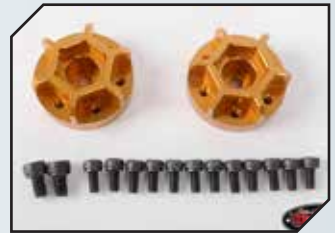

ZUBEHÖR

Art.Nr.: RC4ZS1404
15mm (.59) Aluminium Long Shiny
Solid Links (4 Stk.)

Art.Nr.: RC4ZS1406
60mm (2.354) Aluminium Long
Shiny Solid Links (4 Stk.)

Art.Nr.: RC4ZS1410
Aluminium 56mm (2.2) Long Solid
Links (4 Stk.)