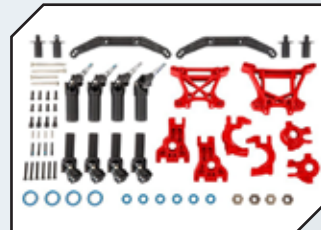

Art.Nr.: TRX9080R
Extreme Heavy-Duty Upgrade Kit
rot