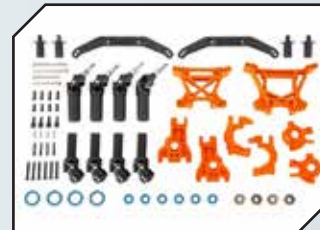

Art.Nr.: TRX3655T
Heavy Duty Querlenker v/h l/r
orange (kaltes Wetter)

Art.Nr.: TRX9080
Extreme Heavy-Duty Upgrade Kit
schwarz

Art.Nr.: TRX9080G
Extreme Heavy-Duty Upgrade Kit
grün

Art.Nr.: TRX9080R
Extreme Heavy-Duty Upgrade Kit
rot