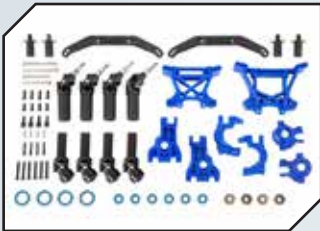

Art.Nr.: TRX9080X
Extreme Heavy-Duty Upgrade Kit
blau