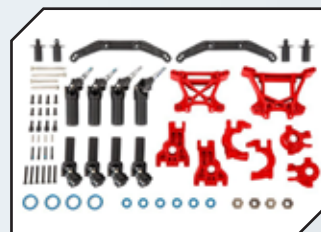

Art.Nr.: TRX9080R
Extreme Heavy-Duty Upgrade Kit
rot