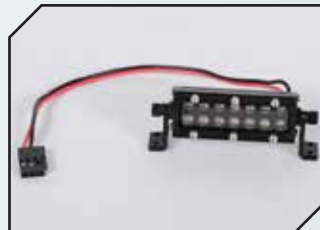

Art.Nr.: RC4ZE0052
KC HiLiTES 1/10 C Series High
Performance LED 20mm

Art.Nr.: RC4ZE0054
KC HiLiTES 1/10 C Series High
Performance LED 40mm

Art.Nr.: RC4ZE0055
KC HiLiTES 1/10 C Series High
Performance LED 75mm