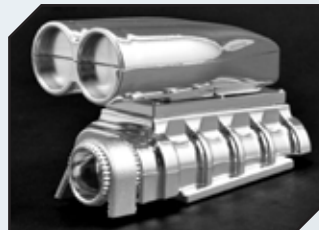

Art.Nr.: RPM73543
RPM Shotgun Style Mock Intake & Blower für 1/8 & 1/10