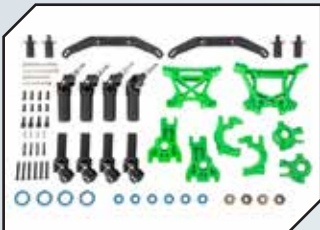

Art.Nr.: TRX9080G
Extreme Heavy-Duty Upgrade Kit grün