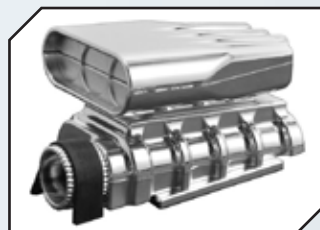

Art.Nr.: RPM73413
Motorblock-Attrappe chrome für 1/8 & 1/10 Karosserien