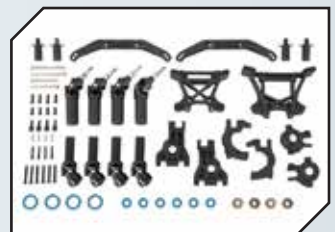

Art.Nr.: TRX9080
Extreme Heavy-Duty Upgrade Kit schwarz