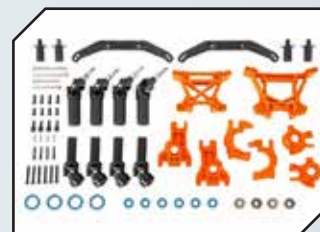

Art.Nr.: TRX9080T
Extreme Heavy-Duty Upgrade Kit
orange