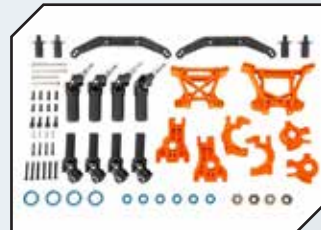

Art.Nr.: TRX9080
Extreme Heavy-Duty Upgrade Kit schwarz

ZUBEHÖR

Art.Nr.: TRX9080G
Extreme Heavy-Duty Upgrade Kit grün

Art.Nr.: TRX9080R
Extreme Heavy-Duty Upgrade Kit rot

Art.Nr.: TRX9080T
Extreme Heavy-Duty Upgrade Kit orange