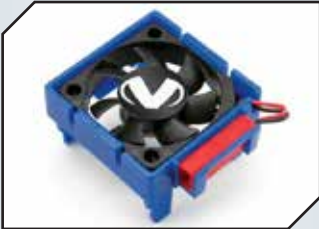

Art.Nr.: TRX3340
Lüfter für Velineon VXL-3S
BL-Fahrtenregler