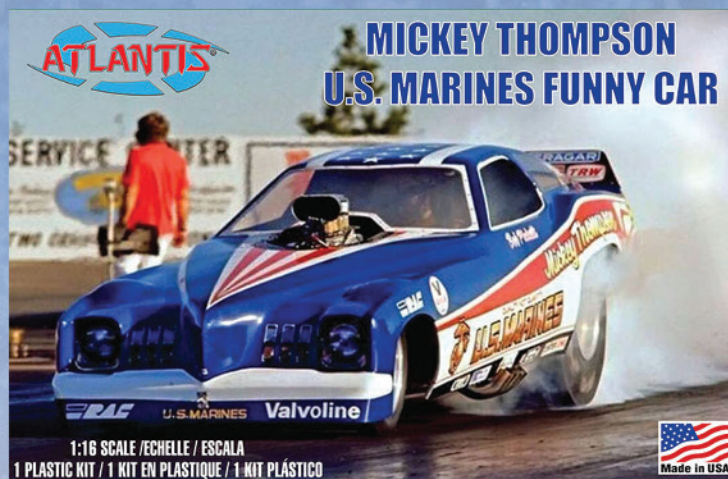

- Mickey Thompson Marines Funny Car 1/16 Scale
- Item No. H1499

- Funny Car Tires 1/16 Scale
- Item No. 1012