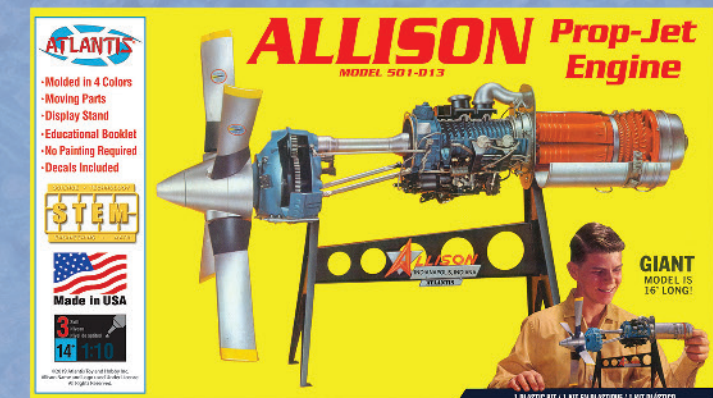

# ENGINES

• Skipjack Oyster Boat  
• Item No. P1160 • 1/60 Scale

• US Combat Task Force Fleet  
• Item No. R6300 • Scale 1/1200

• USS Bainbridge  
• Item No. A717 • 1/600 Scale

• Wright Cyclone Engine • Item No. M6052 1/12 Scale