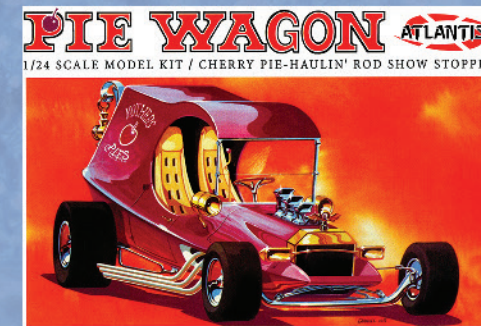

- Tom Daniel PIE WAGON • 1/24 Scale
- Item No. M6738