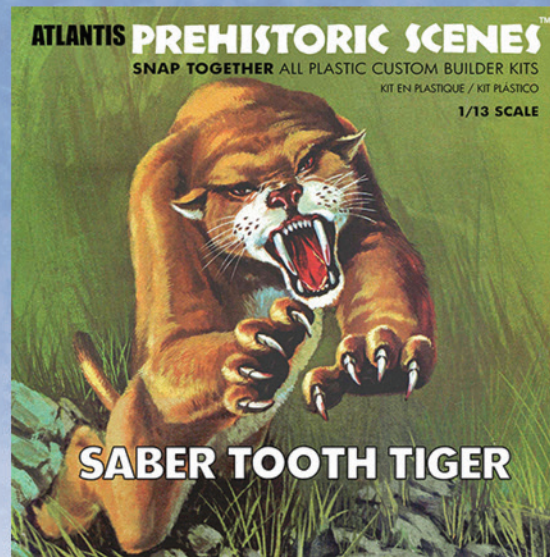

• Saber Tooth Tiger
• Item No. A733 • 1/13 Scale