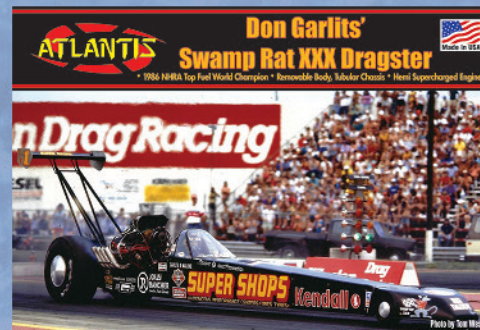

- The Red Baron with Motor
- Item No. M5903

- Tom Daniel PIE WAGON • 1/24 Scale
- Item No. M6738

- The Groovy Grader • 1/24 Scale
- Item No. M5697

- Midget Racer 1/20 Scale
- Item No. M110

- Swamp Rat XXX Dragster 1/25 Scale
- Item No. H7152