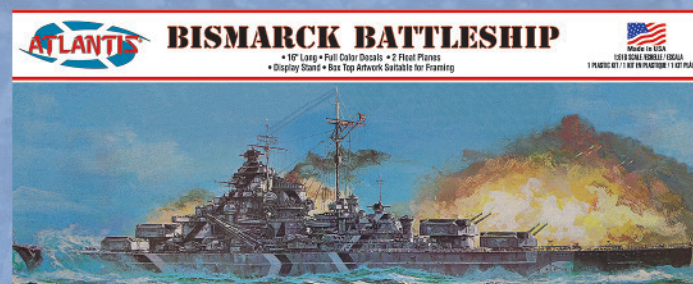

• Bismarck Battleship • Item No. M3008 1/618 Scale

ENGINES