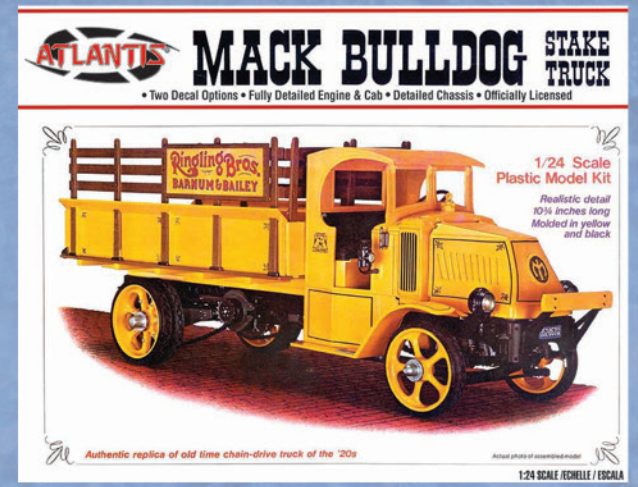

# VEHICLES ALL SCALES

• Vintage Gas Truck 1/48 Scale  
• Item No. H1402

• '55 Chevy Stake Truck 1/48 Scale  
• Item No. H1401

• '56 Cadillac Eldorado 1/32 Scale  
• Item No. H1200

• '57 Chevy Funny Car 1/24 Scale  
• Item No. H7172

• '57 Cadillac Eldorado 1/25 Scale  
• Item No. H1244

• '57 Chevy Belair 1/25 Scale  
• Item No. H1371

• '69 Chevy Nova SS 1/32 Scale  
• Item No. M2006

• '71 Pontiac Firebird 1/32 Scale  
• Item No. M2009

• '82 Camaro 1/32 Scale  
• Item No. M2004

• 1926 Mack AC Bulldog Dump 1/24 Scale  
• Item No. M2400

• 1926 Mack AC Bulldog Stake 1/24 Scale  
• Item No. M2402

• Whiplash Funny Car 1/32 Scale  
• Item No. M8276