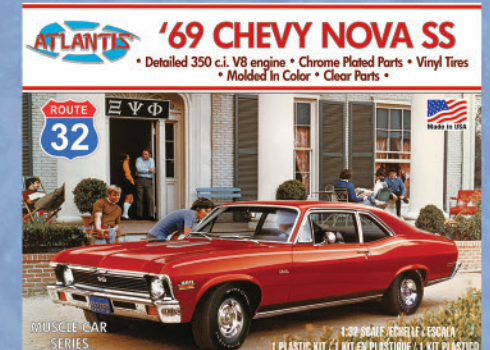

• '69 Chevy Nova SS 1/32 Scale
• Item No. M2006