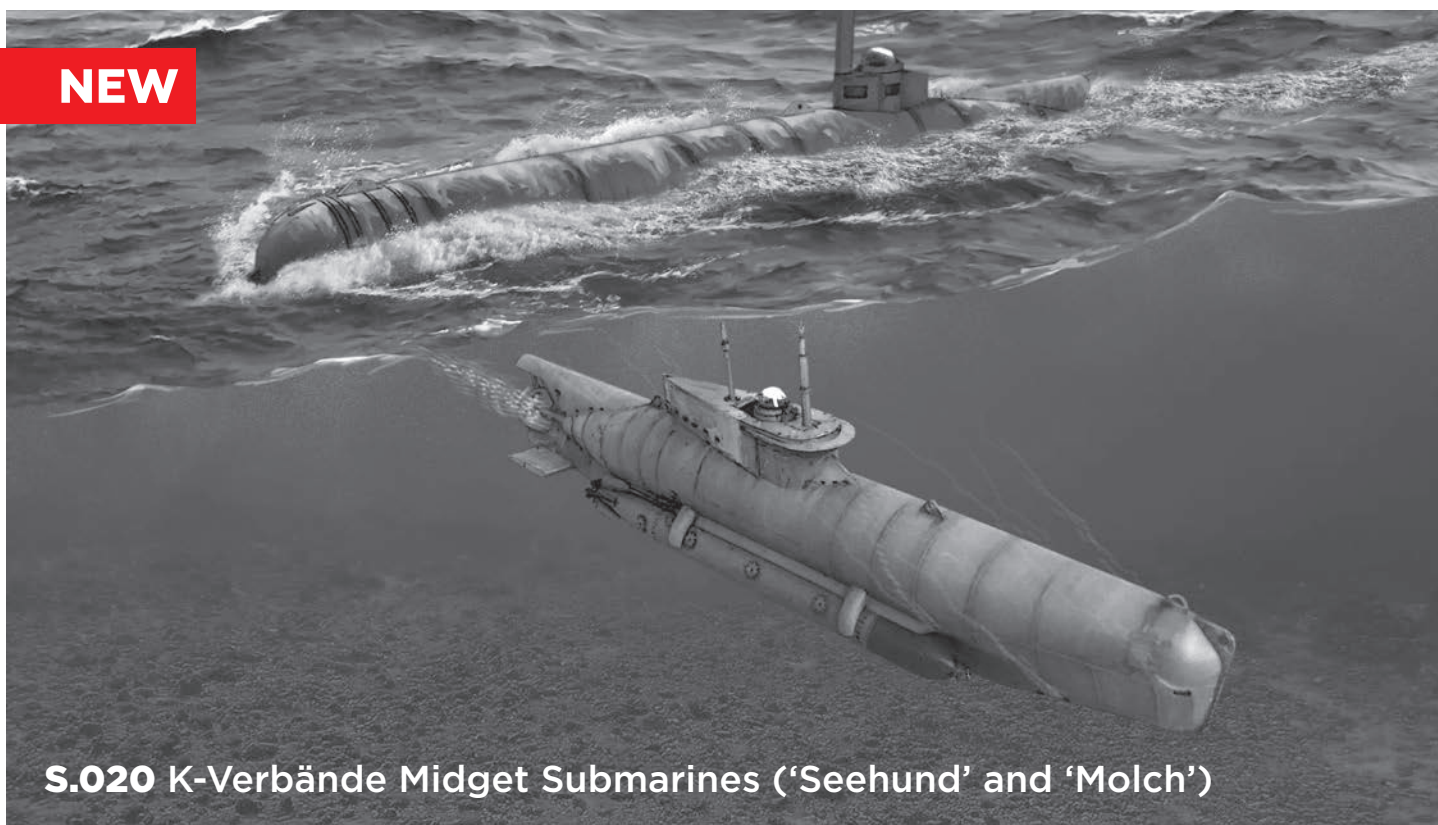

S.020 K-Verbände Midget Submarines ('Seehund' and 'Molch')