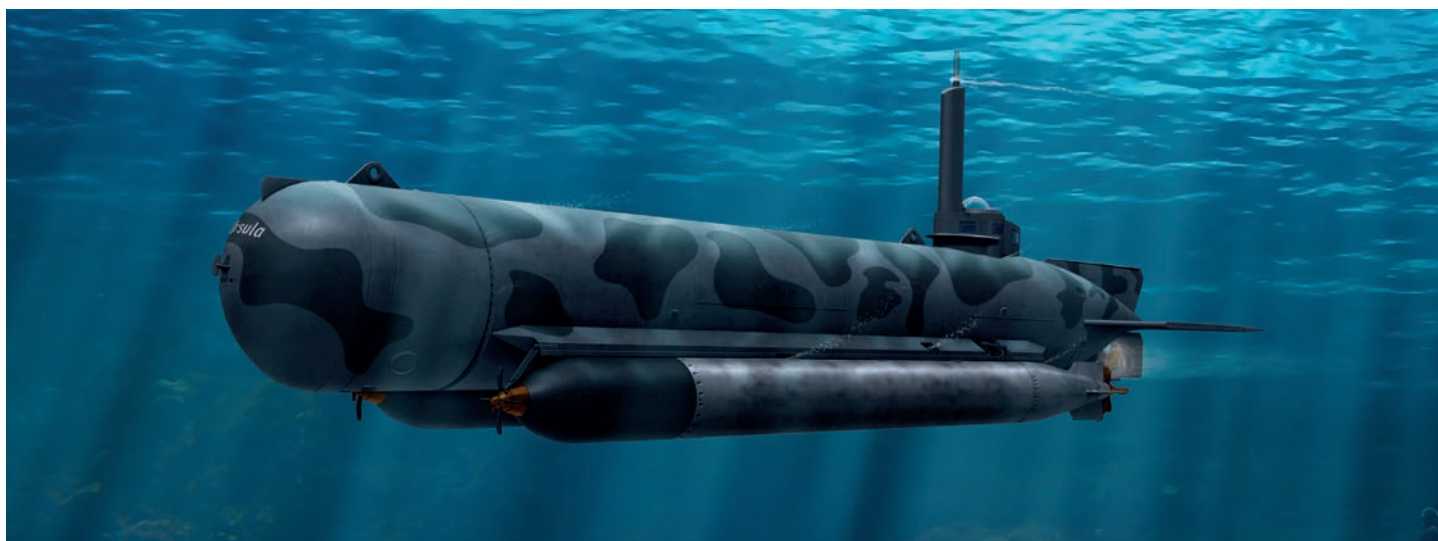

**16210** Squid Game □  
 ⌀ 23

**16211** Squid Game △  
 ⌀ 29

**16212** Squid Game O  
 ⌀ 17

S.006 U-Boat Type XXVIIB 'Seehund' (early)

S.007 U-Boat Type XXVIIB 'Seehund' (late)

S.019 U-Boat Type 'Molch', WWII German Midget Submarine