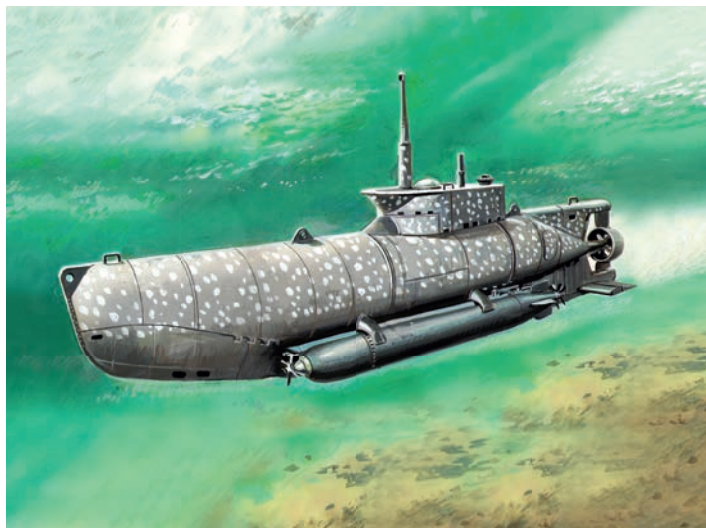

**16210** Squid Game □  
 ⌀ 23

**16211** Squid Game △  
 ⌀ 29

**16212** Squid Game O  
 ⌀ 17

S.006 U-Boat Type XXVIIB 'Seehund' (early)

S.007 U-Boat Type XXVIIB 'Seehund' (late)

S.019 U-Boat Type 'Molch', WWII German Midget Submarine

**NEW**

S.020 K-Verbände Midget Submarines ('Seehund' and 'Molch')

**S.009** U-Boat Type IIB (1939)

**S.010** U-Boat Type IIB (1943)

**S.004** U-Boat Type XXIII

**S.012** KFK Kriegsfischkutter, WWII German multi-purpose boat